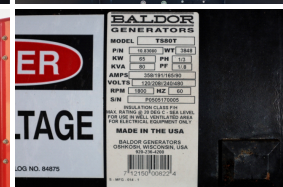

## Baldor - 65 kW - UNAVAILABLE

### Generator Set Specs

**Unit#:** 090587  
**Capacity:** 65 kW  
**Manufacturer:** Baldor  
**Enclosure Type:** Sound Attenuated Enclosure Mounted on Trailer  
**Voltage:** VOLTAGE SELECTOR SWITCH V  
**Amps:** 208 AMPS  
**Hertz:** 60 Hz  
**Circuit Breaker Amps:** 200  
**Phase:** Three-Phase  
**Location:** Brighton, CO  
**# of Leads:** 12  
**Model #:** TS80T  
**Serial #:** P0505170005  
**Generator Weight LBS:** 3800  
**Generator Dimensions:** 147 x 63 x 83

### Engine Specs

**Make:** John Deere  
**Year:** 2005  
**Hours:** 274  
**Fuel Tank Capacity (Gallons):** 80  
**Fuel Tank Type:** Double Wall Base  
**Model #:** 4045TF150L  
**Serial #:** PE404ST441254