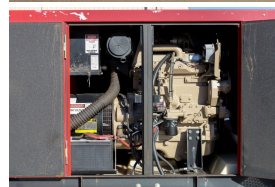

## Baldor - 65 kW - UNAVAILABLE

### Generator Set Specs

**Unit#:** 090587  
**Capacity:** 65 kW  
**Manufacturer:** Baldor  
**Enclosure Type:** Sound Attenuated Enclosure Mounted on Trailer  
**Voltage:** VOLTAGE SELECTOR SWITCH V  
**Amps:** 208 AMPS  
**Hertz:** 60 Hz  
**Circuit Breaker Amps:** 200  
**Phase:** Three-Phase  
**Location:** Brighton, CO  
**# of Leads:** 12  
**Model #:** TS80T  
**Serial #:** P0505170005  
**Generator Weight LBS:** 3800  
**Generator Dimensions:** 147 x 63 x 83

### Engine Specs

**Make:** John Deere  
**Year:** 2005  
**Hours:** 274  
**Fuel Tank Capacity (Gallons):** 80  
**Fuel Tank Type:** Double Wall Base  
**Model #:** 4045TF150L  
**Serial #:** PE404ST441254