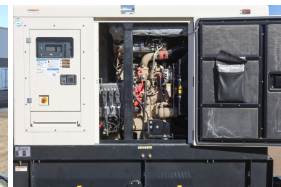

GENERATOR SOURCE

SALES · RENTALS · SERVICE

Triton Power - 50 kW - UNAVAILABLE

Generator Set Specs

Unit#: 090595
Capacity: 50 kW
Manufacturer: Triton Power
Enclosure Type: Sound Attenuated Enclosure Mounted on Trailer
Voltage: ROTARY SWITCH V
Amps: 180 AMPS
Hertz: 60 Hz
Circuit Breaker Amps: 175
Phase: Voltage Selector Switch
Location: Brighton, CO
# of Leads: 12
Model #: TPRJD55-T4F
Serial #: U195419
Generator Weight LBS: 3500
Generator Dimensions: 178 x 69 x 90

Engine Specs

Make: John Deere
Year: 2021
Hours: 1
Fuel Tank Capacity (Gallons): 92.5
Fuel Tank Type: Double Wall Base
Model #: 3029HG530
Serial #: CD3029U195419

Price: Call us at 800-853-2073 for a quote

Generator Source thoroughly tests all of our products!

The pricing displayed on our website is subject to change based on deinstallation costs, installation requirements, rigging/disposal, and any other situational variables, but we do try to keep it as up to date as possible.

Copyright © Generator Source. All Rights Reserved. Caterpillar, Detroit, Cummins, Perkins, SDMO, and all other brand names are trademarks of their individual prospective companies.

sales@generatorsource.com - generatorsource.com
303-659-2073 - 1-800-853-2073