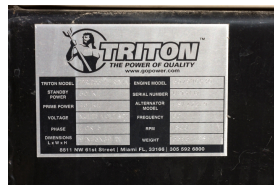

GENERATOR SOURCE

SALES · RENTALS · SERVICE

Triton Power - 50 kW - UNAVAILABLE

Generator Set Specs

Unit#: 090595
Capacity: 50 kW
Manufacturer: Triton Power
Enclosure Type: Sound Attenuated Enclosure Mounted on Trailer
Voltage: ROTARY SWITCH V
Amps: 180 AMPS
Hertz: 60 Hz
Circuit Breaker Amps: 175
Phase: Voltage Selector Switch
Location: Brighton, CO
# of Leads: 12
Model #: TPRJD55-T4F
Serial #: U195419
Generator Weight LBS: 3500
Generator Dimensions: 178 x 69 x 90

Engine Specs

Make: John Deere
Year: 2021
Hours: 1
Fuel Tank Capacity (Gallons): 92.5
Fuel Tank Type: Double Wall Base
Model #: 3029HG530
Serial #: CD3029U195419

Price: Call us at 800-853-2073 for a quote

Generator Source thoroughly tests all of our products!

The pricing displayed on our website is subject to change based on deinstallation costs, installation requirements, rigging/disposal, and any other situational variables, but we do try to keep it as up to date as possible.

Copyright © Generator Source. All Rights Reserved. Caterpillar, Detroit, Cummins, Perkins, SDMO, and all other brand names are trademarks of their individual prospective companies.

sales@generatorsource.com - generatorsource.com
303-659-2073 - 1-800-853-2073