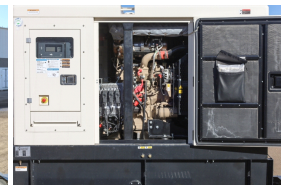

GENERATOR SOURCE

SALES · RENTALS · SERVICE

Triton Power - 50 kW - UNAVAILABLE

Generator Set Specs

Unit#: 090595
Capacity: 50 kW
Manufacturer: Triton Power
Enclosure Type: Sound Attenuated Enclosure Mounted on Trailer
Voltage: ROTARY SWITCH V
Amps: 180 AMPS
Hertz: 60 Hz
Circuit Breaker Amps: 175
Phase: Voltage Selector Switch
Location: Brighton, CO
# of Leads: 12
Model #: TPRJD55-T4F
Serial #: U195419
Generator Weight LBS: 3500
Generator Dimensions: 178 x 69 x 90

Engine Specs

Make: John Deere
Year: 2021
Hours: 1
Fuel Tank Capacity (Gallons): 92.5
Fuel Tank Type: Double Wall Base
Model #: 3029HG530
Serial #: CD3029U195419

Price: Call us at 800-853-2073 for a quote

Generator Source thoroughly tests all of our products!

The pricing displayed on our website is subject to change based on deinstallation costs, installation requirements, rigging/disposal, and any other situational variables, but we do try to keep it as up to date as possible.

Copyright © Generator Source. All Rights Reserved. Caterpillar, Detroit, Cummins, Perkins, SDMO, and all other brand names are trademarks of their individual prospective companies.

sales@generatorsource.com - generatorsource.com
303-659-2073 - 1-800-853-2073