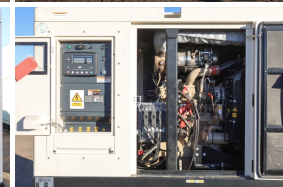

GENERATOR SOURCE

SALES · RENTALS · SERVICE

Triton Power - 50 kW - UNAVAILABLE

Generator Set Specs

Unit#: 090596
Capacity: 50 kW
Manufacturer: Triton Power
Enclosure Type: Sound Attenuated Enclosure Mounted on Trailer
Voltage: ROTARY SWITCH V
Amps: 180 AMPS
Hertz: 60 Hz
Circuit Breaker Amps: 175
Phase: Voltage Selector Switch
Location: Brighton, CO
of Leads: 12
Model #: TPRJD55-T4F
Serial #: U195418
Generator Weight LBS: 3500
Generator Dimensions: 178 x 69 x 90

Engine Specs

Make: John Deere
Year: 2021
Hours: 1
Fuel Tank Capacity (Gallons): 92.5
Fuel Tank Type: Double Wall Base
Model #: 3029HG530
Serial #: CD3029U195418

Price: Call us at 800-853-2073 for a quote