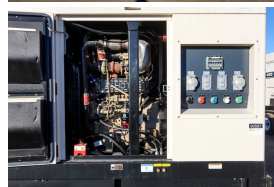

GENERATOR SOURCE

SALES · RENTALS · SERVICE

Triton Power - 50 kW - UNAVAILABLE

Generator Set Specs

Unit#: 090597
Capacity: 50 kW
Manufacturer: Triton Power
Enclosure Type: Sound Attenuated Enclosure Mounted on Trailer
Voltage: ROTARY SWITCH V
Amps: 180 AMPS
Hertz: 60 Hz
Circuit Breaker Amps: 175
Phase: Voltage Selector Switch
Location: Brighton, CO
of Leads: 12
Model #: TPRJD55-T4F
Serial #: U181677
Generator Weight LBS: 3500
Generator Dimensions: 178 x 69 x 90

Engine Specs

Make: John Deere
Year: 2021
Hours: 1
Fuel Tank Capacity (Gallons): 92.5
Fuel Tank Type: Double Wall Base
Model #: 3029HG530
Serial #: CD3029U181677

Price: Call us at 800-853-2073 for a quote