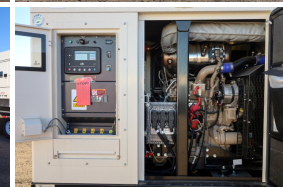

GENERATOR SOURCE

SALES · RENTALS · SERVICE

Triton Power - 50 kW - UNAVAILABLE

Generator Set Specs

Unit#: 090597
Capacity: 50 kW
Manufacturer: Triton Power
Enclosure Type: Sound Attenuated Enclosure Mounted on Trailer
Voltage: ROTARY SWITCH V
Amps: 180 AMPS
Hertz: 60 Hz
Circuit Breaker Amps: 175
Phase: Voltage Selector Switch
Location: Brighton, CO
of Leads: 12
Model #: TPRJD55-T4F
Serial #: U181677
Generator Weight LBS: 3500
Generator Dimensions: 178 x 69 x 90

Engine Specs

Make: John Deere
Year: 2021
Hours: 1
Fuel Tank Capacity (Gallons): 92.5
Fuel Tank Type: Double Wall Base
Model #: 3029HG530
Serial #: CD3029U181677

Price: Call us at 800-853-2073 for a quote