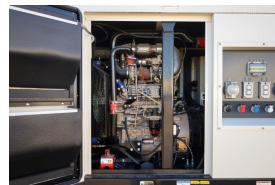

### Generator Set Specs

**Unit#:** 090598  
**Capacity:** 50 kW  
**Manufacturer:** Triton Power  
**Enclosure Type:** Sound Attenuated Enclosure Mounted on Trailer  
**Voltage:** ROTARY SWITCH V  
**Amps:** 174 AMPS  
**Hertz:** 60 Hz  
**Circuit Breaker Amps:** 175  
**Phase:** Voltage Selector Switch  
**Location:** Brighton, CO  
**# of Leads:** 12  
**Model #:** TPRJD55-T4F  
**Serial #:** U195417  
**Generator Weight LBS:** 3500  
**Generator Dimensions:** 178 x 69 x 90

### Engine Specs

**Make:** John Deere  
**Year:** 2021  
**Hours:** 2  
**Fuel Tank Capacity (Gallons):** 92.5  
**Fuel Tank Type:** Double Wall Base  
**Model #:** 3029HG530  
**Serial #:** CD3029U195417