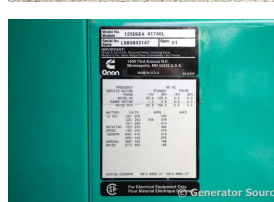

GENERATOR SOURCE

SALES · RENTALS · SERVICE

Cummins - 125 kW - UNAVAILABLE

Generator Set Specs

Unit#: 090604
Capacity: 125 kW
Manufacturer: Cummins
Enclosure Type: Enclosed
Voltage: 277/480 V
Amps: 188 AMPS
Hertz: 60 Hz
Circuit Breaker Amps: 225
Phase: Three-Phase
Location: Jacksonville, FL
of Leads: 12
Model #: 125DGEA
Serial #: K980843417
Generator Weight LBS: 8500
Generator Dimensions: 105" x 41" x 114"

Engine Specs

Make: Cummins
Year: 1998
Hours: 565
Fuel Tank Capacity (Gallons): 350
Fuel Tank Type: Double Wall Base
Model #: 6CT8.3-G2
Serial #: 45786369

Price: Call us at 800-853-2073 for a quote

Generator Source thoroughly tests all of our products!