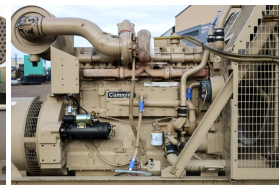

GENERATOR SOURCE

SALES · RENTALS · SERVICE

Cummins - 375 kW - UNAVAILABLE

Generator Set Specs

Unit#: 090617
Capacity: 375 kW
Manufacturer: Cummins
Enclosure Type: Open
Voltage: 277/480 V
Amps: 565 AMPS
Hertz: 60 Hz
Circuit Breaker Amps: 700
Phase: Three-Phase
Location: Brighton, CO
of Leads: 12
Model #: 502FDR7022
Serial #: JN-92629-12/10-3
Generator Weight LBS: 13000
Generator Dimensions: 138 x 55 x 68

Engine Specs

Make: Cummins
Year: 1980
Hours: 1082
Fuel: Diesel
Fuel Tank Capacity (Gallons): 450
Fuel Tank Type: Double Wall Base
Model #: KTA 1150 G5
Serial #: 31117155

Price: Call us at 800-853-2073 for a quote