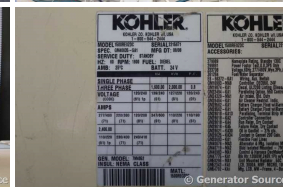

GENERATOR SOURCE

SALES · RENTALS · SERVICE

Kohler - 1600 kW - JUST ARRIVED

Generator Set Specs

Unit#: 090622
Capacity: 1600 kW
Manufacturer: Kohler
Enclosure Type: Sound Attenuated Enclosure
Voltage: 277/480 V
Amps: 2406 AMPS
Hertz: 60 Hz
Circuit Breaker Amps: 3000
Phase: Three-Phase
Location: Brighton, CO
of Leads: 4
Model #: 1500REOZDC
Serial #: 2215671
Generator Weight LBS: 87500
Generator Dimensions: 521 x 145 x 181

Engine Specs

Make: MTU
Year: 2008
Hours: 156
Fuel: Diesel
Fuel Tank Capacity (Gallons): 6300
Fuel Tank Type: Double Wall Base
Model #: T1238A36
Serial #: 5262003691

Price: Call us at 800-853-2073 for a quote