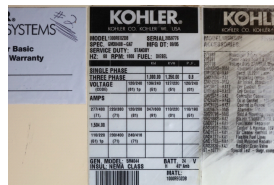

## Kohler - 1000 kW - READY TO SHIP

### Generator Set Specs

**Unit#:** 090623  
**Capacity:** 1000 kW  
**Manufacturer:** Kohler  
**Enclosure Type:** Sound Attenuated Enclosure  
**Voltage:** 277/480 V  
**Amps:** 1504 AMPS  
**Hertz:** 60 Hz  
**Phase:** Three-Phase  
**Location:** Brighton, CO  
**# of Leads:** 4  
**Model #:** 1000REOZDB  
**Serial #:** 2059776  
**Generator Weight LBS:** 52000  
**Generator Dimensions:** 357 x 148 x 153

### Engine Specs

**Make:** Detroit  
**Year:** 2005  
**Hours:** 259  
**Fuel:** Diesel  
**Fuel Tank Capacity (Gallons):** 3850  
**Fuel Tank Type:** Double Wall Base  
**Model #:** R1637M36  
**Serial #:** 5362003183