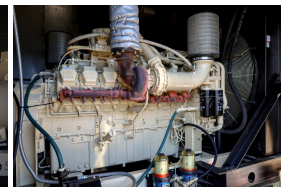

### Generator Set Specs

**Unit#:** 090623  
**Capacity:** 1000 kW  
**Manufacturer:** Kohler  
**Enclosure Type:** Sound Attenuated Enclosure  
**Voltage:** 277/480 V  
**Amps:** 1504 AMPS  
**Hertz:** 60 Hz  
**Phase:** Three-Phase  
**Location:** Brighton, CO  
**# of Leads:** 4  
**Model #:** 1000REOZDB  
**Serial #:** 2059776  
**Generator Weight LBS:** 52000  
**Generator Dimensions:** 357 x 148 x 153

### Engine Specs

**Make:** Detroit  
**Year:** 2005  
**Hours:** 259  
**Fuel:** Diesel  
**Fuel Tank Capacity (Gallons):** 3850  
**Fuel Tank Type:** Double Wall Base  
**Model #:** R1637M36  
**Serial #:** 5362003183