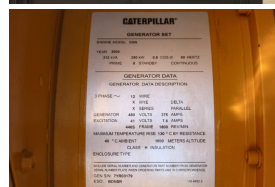

GENERATOR SOURCE

SALES · RENTALS · SERVICE

Caterpillar - 250 kW - UNAVAILABLE

Generator Set Specs

Unit#: 090627
Capacity: 250 kW
Manufacturer: Caterpillar
Enclosure Type: Weatherproof Enclosure
Voltage: 277/480 V
Amps: 375 AMPS
Hertz: 60 Hz
Circuit Breaker Amps: 400
Phase: Three-Phase
Location: Brighton, CO
of Leads: 12
Model #: SR4B
Serial #: 7YR03179
Generator Weight LBS: 8500
Generator Dimensions: 127 x 53 x 104

Engine Specs

Make: Caterpillar
Year: 2004
Hours: 409
Fuel Tank Capacity (Gallons): 408
Fuel Tank Type: Double Wall Base
Model #: 3306
Serial #: EPS00777

Price: Call us at 800-853-2073 for a quote

Generator Source thoroughly tests all of our products!