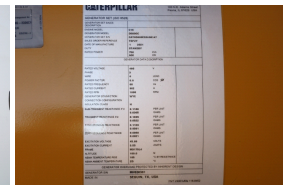

GENERATOR SOURCE

SALES · RENTALS · SERVICE

Caterpillar - 600 kW - UNAVAILABLE

Generator Set Specs

Unit#: 090631
Capacity: 600 kW
Manufacturer: Caterpillar
Enclosure Type: Sound Attenuated Enclosure
Voltage: 277/480 V
Amps: 902 AMPS
Hertz: 60 Hz
Circuit Breaker Amps: 800
Phase: Three-Phase
Location: Brighton, CO
of Leads: 6
Model #: D600GC
Serial #: CAT0D600ES3600147
Generator Weight LBS: 20000
Generator Dimensions: 240 x 84 x 120

Engine Specs

Make: Caterpillar
Year: 2021
Hours: 12
Fuel Tank Capacity (Gallons): 1041
Fuel Tank Type: Double Wall Base
Model #: C18
Serial #: FST02646

Price: Call us at 800-853-2073 for a quote

Generator Source thoroughly tests all of our products!