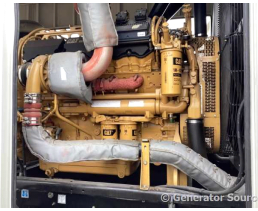

GENERATOR SOURCE

SALES · RENTALS · SERVICE

Caterpillar - 700 kW - UNAVAILABLE

Generator Set Specs

Unit#: 090646
Capacity: 700 kW
Manufacturer: Caterpillar
Enclosure Type: Weatherproof Enclosure
Voltage: 277/480 V
Amps: 1054 AMPS
Hertz: 60 Hz
Circuit Breaker Amps: 1200
Phase: Three-Phase
Location: Brighton, CO
of Leads: 12
Model #: SR4B
Serial #: AFN01866
Generator Weight LBS: 25500
Generator Dimensions: 211 x 85 x 136

Engine Specs

Make: Caterpillar
Year: 2007
Hours: 265
Fuel Tank Capacity (Gallons): 1200
Fuel Tank Type: Double Wall Base
Model #: C27
Serial #: MJE00451

Price: Call us at 800-853-2073 for a quote

Generator Source thoroughly tests all of our products!