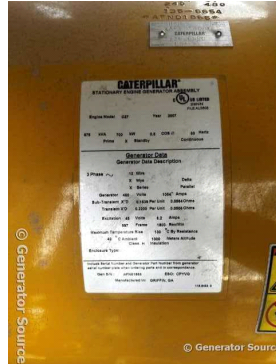

GENERATOR SOURCE

SALES · RENTALS · SERVICE

Caterpillar - 700 kW - UNAVAILABLE

Generator Set Specs

Unit#: 090646
Capacity: 700 kW
Manufacturer: Caterpillar
Enclosure Type: Weatherproof Enclosure
Voltage: 277/480 V
Amps: 1054 AMPS
Hertz: 60 Hz
Circuit Breaker Amps: 1200
Phase: Three-Phase
Location: Brighton, CO
of Leads: 12
Model #: SR4B
Serial #: AFN01866
Generator Weight LBS: 25500
Generator Dimensions: 211 x 85 x 136

Engine Specs

Make: Caterpillar
Year: 2007
Hours: 265
Fuel Tank Capacity (Gallons): 1200
Fuel Tank Type: Double Wall Base
Model #: C27
Serial #: MJE00451

Price: Call us at 800-853-2073 for a quote

Generator Source thoroughly tests all of our products!