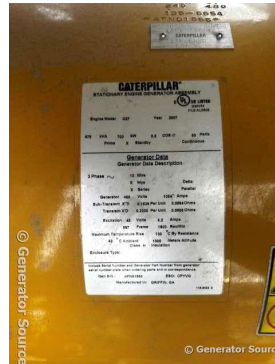

GENERATOR SOURCE

SALES · RENTALS · SERVICE

Caterpillar - 700 kW - UNAVAILABLE

Generator Set Specs

Unit#: 090646
Capacity: 700 kW
Manufacturer: Caterpillar
Enclosure Type: Weatherproof Enclosure
Voltage: 277/480 V
Amps: 1054 AMPS
Hertz: 60 Hz
Circuit Breaker Amps: 1200
Phase: Three-Phase
Location: Brighton, CO
of Leads: 12
Model #: SR4B
Serial #: AFN01866
Generator Weight LBS: 25500
Generator Dimensions: 211 x 85 x 136

Engine Specs

Make: Caterpillar
Year: 2007
Hours: 265
Fuel Tank Capacity (Gallons): 1200
Fuel Tank Type: Double Wall Base
Model #: C27
Serial #: MJE00451

Price: Call us at 800-853-2073 for a quote

Generator Source thoroughly tests all of our products!