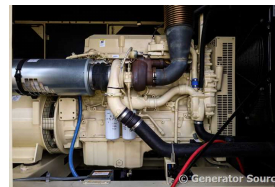

GENERATOR SOURCE

SALES · RENTALS · SERVICE

Kohler - 350 kW - UNAVAILABLE

Generator Set Specs

Unit#: 090649
Capacity: 350 kW
Manufacturer: Kohler
Enclosure Type: Sound Attenuated Enclosure
Voltage: 120/208 V
Amps: 1214 AMPS
Hertz: 60 Hz
Circuit Breaker Amps: 1200
Phase: Three-Phase
Location: Brighton, CO
of Leads: 12
Model #: 350REOZDD
Serial #: 2194827
Generator Weight LBS: 20000
Generator Dimensions: 294 x 93 x 114

Engine Specs

Make: Detroit
Year: 2008
Hours: 129
Fuel: Diesel
Fuel Tank Capacity (Gallons): 2050
Fuel Tank Type: Double Wall Base
Model #: 7DDXL14.OVLD
Serial #: 06R0990683

Price: Call us at 800-853-2073 for a quote