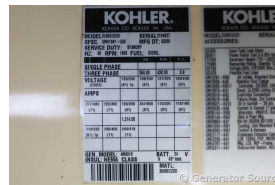

GENERATOR SOURCE

SALES · RENTALS · SERVICE

Kohler - 350 kW - UNAVAILABLE

Generator Set Specs

Unit#: 090649
Capacity: 350 kW
Manufacturer: Kohler
Enclosure Type: Sound Attenuated Enclosure
Voltage: 120/208 V
Amps: 1214 AMPS
Hertz: 60 Hz
Circuit Breaker Amps: 1200
Phase: Three-Phase
Location: Brighton, CO
of Leads: 12
Model #: 350REOZDD
Serial #: 2194827
Generator Weight LBS: 20000
Generator Dimensions: 294 x 93 x 114

Engine Specs

Make: Detroit
Year: 2008
Hours: 129
Fuel: Diesel
Fuel Tank Capacity (Gallons): 2050
Fuel Tank Type: Double Wall Base
Model #: 7DDXL14.OVLD
Serial #: 06R0990683

Price: Call us at 800-853-2073 for a quote