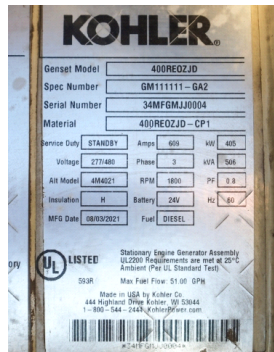

GENERATOR SOURCE

SALES · RENTALS · SERVICE

Kohler - 405 kW - UNAVAILABLE

Generator Set Specs

Unit#: 090678
Capacity: 405 kW
Manufacturer: Kohler
Enclosure Type: Weatherproof Enclosure
Voltage: 277/480 V
Amps: 609 AMPS
Hertz: 60 Hz
Circuit Breaker Amps: 800
Phase: Three-Phase
Location: Brighton, CO
of Leads: 12
Model #: 400REOZJD
Serial #: 34MFGMJJ0004
Generator Weight LBS: 15000
Generator Dimensions: 251 x 79 x 132

Engine Specs

Make: John Deere
Year: 2021
Hours: 1
Fuel Tank Capacity (Gallons): 1546
Fuel Tank Type: Double Wall Base
Model #: 6135HFG84
Serial #: RG6135L039292

Price: Call us at 800-853-2073 for a quote