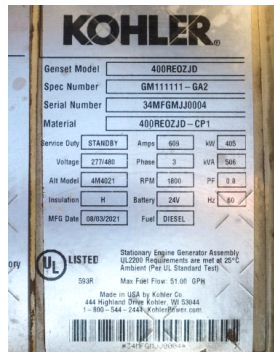

Generator Source thoroughly tests all of our products!

The pricing displayed on our website is subject to change based on deinstallation costs, installation requirements, rigging/disposal, and any other situational variables, but we do try to keep it as up to date as possible.

Copyright © Generator Source. All Rights Reserved. Caterpillar, Detroit, Cummins, Perkins, SDMO, and all other brand names are trademarks of their individual prospective companies.

sales@generatorsource.com - generatorsource.com
303-659-2073 - 1-800-853-2073

FORMERLY
Diesel
SERVICE & SUPPLY