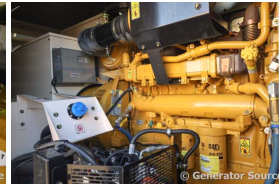

GENERATOR SOURCE

SALES · RENTALS · SERVICE

Caterpillar - 455 kW - UNAVAILABLE

Generator Set Specs

Unit#: 090680
Capacity: 455 kW
Manufacturer: Caterpillar
Enclosure Type: Sound Attenuated Enclosure Mounted on Trailer
Voltage: 277/480 V
Amps: 684 AMPS
Hertz: 60 Hz
Circuit Breaker Amps: 2000
Phase: Three-Phase
Location: Brighton, CO
of Leads: 12
Model #: XQ570-C18
Serial #: G6B25115
Generator Weight LBS: 40000
Generator Dimensions: 287 x 100 x 148

Engine Specs

Make: Caterpillar
Year: 2019
Hours: 17
Fuel Tank Capacity (Gallons): 821
Fuel Tank Type: Double Wall Base
Model #: C18
Serial #: CM800265

Price: Call us at 800-853-2073 for a quote

Generator Source thoroughly tests all of our products!