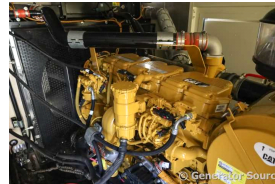

GENERATOR SOURCE

SALES · RENTALS · SERVICE

Caterpillar - 455 kW - UNAVAILABLE

Generator Set Specs

Unit#: 090680
Capacity: 455 kW
Manufacturer: Caterpillar
Enclosure Type: Sound Attenuated Enclosure Mounted on Trailer
Voltage: 277/480 V
Amps: 684 AMPS
Hertz: 60 Hz
Circuit Breaker Amps: 2000
Phase: Three-Phase
Location: Brighton, CO
of Leads: 12
Model #: XQ570-C18
Serial #: G6B25115
Generator Weight LBS: 40000
Generator Dimensions: 287 x 100 x 148

Engine Specs

Make: Caterpillar
Year: 2019
Hours: 17
Fuel Tank Capacity (Gallons): 821
Fuel Tank Type: Double Wall Base
Model #: C18
Serial #: CM800265

Price: Call us at 800-853-2073 for a quote

Generator Source thoroughly tests all of our products!