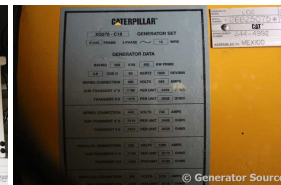

GENERATOR SOURCE

SALES · RENTALS · SERVICE

Caterpillar - 455 kW - UNAVAILABLE

Generator Set Specs

Unit#: 090681
Capacity: 455 kW
Manufacturer: Caterpillar
Enclosure Type: Sound Attenuated Enclosure Mounted on Trailer
Voltage: 277/480 V
Amps: 684 AMPS
Hertz: 60 Hz
Circuit Breaker Amps: 2000
Phase: Three-Phase
Location: Brighton, CO
of Leads: 12
Model #: XQ57-C18
Serial #: G6B25075
Generator Weight LBS: 40000
Generator Dimensions: 287 x 100 x 148

Engine Specs

Make: Caterpillar
Year: 2019
Hours: 21
Fuel Tank Capacity (Gallons): 821
Fuel Tank Type: Double Wall Base
Model #: C18
Serial #: CM800248

Price: Call us at 800-853-2073 for a quote

Generator Source thoroughly tests all of our products!