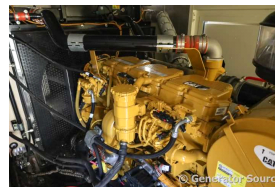

GENERATOR SOURCE

SALES · RENTALS · SERVICE

Caterpillar - 455 kW - UNAVAILABLE

Generator Set Specs

Unit#: 090681
Capacity: 455 kW
Manufacturer: Caterpillar
Enclosure Type: Sound Attenuated Enclosure Mounted on Trailer
Voltage: 277/480 V
Amps: 684 AMPS
Hertz: 60 Hz
Circuit Breaker Amps: 2000
Phase: Three-Phase
Location: Brighton, CO
of Leads: 12
Model #: XQ57-C18
Serial #: G6B25075
Generator Weight LBS: 40000
Generator Dimensions: 287 x 100 x 148

Engine Specs

Make: Caterpillar
Year: 2019
Hours: 21
Fuel Tank Capacity (Gallons): 821
Fuel Tank Type: Double Wall Base
Model #: C18
Serial #: CM800248

Price: Call us at 800-853-2073 for a quote

Generator Source thoroughly tests all of our products!