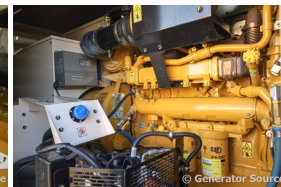

GENERATOR SOURCE

SALES · RENTALS · SERVICE

Caterpillar - 455 kW - UNAVAILABLE

Generator Set Specs

Unit#: 090681
Capacity: 455 kW
Manufacturer: Caterpillar
Enclosure Type: Sound Attenuated Enclosure Mounted on Trailer
Voltage: 277/480 V
Amps: 684 AMPS
Hertz: 60 Hz
Circuit Breaker Amps: 2000
Phase: Three-Phase
Location: Brighton, CO
of Leads: 12
Model #: XQ57-C18
Serial #: G6B25075
Generator Weight LBS: 40000
Generator Dimensions: 287 x 100 x 148

Engine Specs

Make: Caterpillar
Year: 2019
Hours: 21
Fuel Tank Capacity (Gallons): 821
Fuel Tank Type: Double Wall Base
Model #: C18
Serial #: CM800248

Price: Call us at 800-853-2073 for a quote

Generator Source thoroughly tests all of our products!