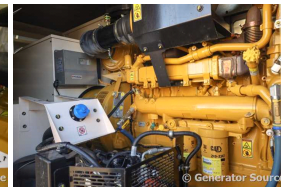

Generator Source thoroughly tests all of our products!

The pricing displayed on our website is subject to change based on deinstallation costs, installation requirements, rigging/disposal, and any other situational variables, but we do try to keep it as up to date as possible.

Copyright © Generator Source. All Rights Reserved. Caterpillar, Detroit, Cummins, Perkins, SDMO, and all other brand names are trademarks of their individual prospective companies.

sales@generatorsource.com - generatorsource.com
303-659-2073 - 1-800-853-2073

FORMERLY
Diesel
SERVICE & SUPPLY