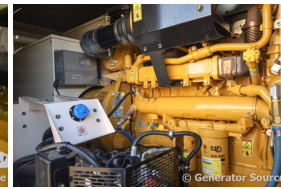

GENERATOR SOURCE

SALES · RENTALS · SERVICE

Caterpillar - 455 kW - UNAVAILABLE

Generator Set Specs

Unit#: 090682
Capacity: 455 kW
Manufacturer: Caterpillar
Enclosure Type: Sound Attenuated Enclosure Mounted on Trailer
Voltage: 277/480 V
Amps: 684 AMPS
Hertz: 60 Hz
Circuit Breaker Amps: 2000
Phase: Three-Phase
Location: Brighton, CO
of Leads: 12
Model #: LC6
Serial #: G6B24819
Generator Weight LBS: 40000
Generator Dimensions: 287 x 100 x 148

Engine Specs

Make: Caterpillar
Year: 2018
Hours: 19
Fuel Tank Capacity (Gallons): 821
Fuel Tank Type: Double Wall Base
Model #: C18
Serial #: CM800215

Price: Call us at 800-853-2073 for a quote

Generator Source thoroughly tests all of our products!