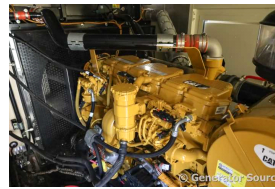

## Caterpillar - 455 kW - UNAVAILABLE

### Generator Set Specs

**Unit#:** 090682  
**Capacity:** 455 kW  
**Manufacturer:** Caterpillar  
**Enclosure Type:** Sound Attenuated Enclosure Mounted on Trailer  
**Voltage:** 277/480 V  
**Amps:** 684 AMPS  
**Hertz:** 60 Hz  
**Circuit Breaker Amps:** 2000  
**Phase:** Three-Phase  
**Location:** Brighton, CO  
**# of Leads:** 12  
**Model #:** LC6  
**Serial #:** G6B24819  
**Generator Weight LBS:** 40000  
**Generator Dimensions:** 287 x 100 x 148

### Engine Specs

**Make:** Caterpillar  
**Year:** 2018  
**Hours:** 19  
**Fuel Tank Capacity (Gallons):** 821  
**Fuel Tank Type:** Double Wall Base  
**Model #:** C18  
**Serial #:** CM800215

**Price:** Call us at 800-853-2073 for a quote