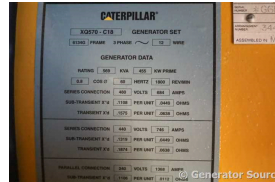

## Caterpillar - 455 kW - UNAVAILABLE

### Generator Set Specs

**Unit#:** 090682  
**Capacity:** 455 kW  
**Manufacturer:** Caterpillar  
**Enclosure Type:** Sound Attenuated Enclosure Mounted on Trailer  
**Voltage:** 277/480 V  
**Amps:** 684 AMPS  
**Hertz:** 60 Hz  
**Circuit Breaker Amps:** 2000  
**Phase:** Three-Phase  
**Location:** Brighton, CO  
**# of Leads:** 12  
**Model #:** LC6  
**Serial #:** G6B24819  
**Generator Weight LBS:** 40000  
**Generator Dimensions:** 287 x 100 x 148

### Engine Specs

**Make:** Caterpillar  
**Year:** 2018  
**Hours:** 19  
**Fuel Tank Capacity (Gallons):** 821  
**Fuel Tank Type:** Double Wall Base  
**Model #:** C18  
**Serial #:** CM800215

**Price:** Call us at 800-853-2073 for a quote