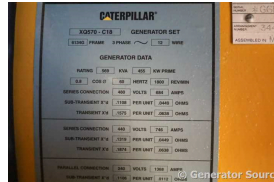

GENERATOR SOURCE

SALES · RENTALS · SERVICE

Caterpillar - 455 kW - UNAVAILABLE

Generator Set Specs

Unit#: 090682
Capacity: 455 kW
Manufacturer: Caterpillar
Enclosure Type: Sound Attenuated Enclosure Mounted on Trailer
Voltage: 277/480 V
Amps: 684 AMPS
Hertz: 60 Hz
Circuit Breaker Amps: 2000
Phase: Three-Phase
Location: Brighton, CO
of Leads: 12
Model #: LC6
Serial #: G6B24819
Generator Weight LBS: 40000
Generator Dimensions: 287 x 100 x 148

Engine Specs

Make: Caterpillar
Year: 2018
Hours: 19
Fuel Tank Capacity (Gallons): 821
Fuel Tank Type: Double Wall Base
Model #: C18
Serial #: CM800215

Price: Call us at 800-853-2073 for a quote

Generator Source thoroughly tests all of our products!