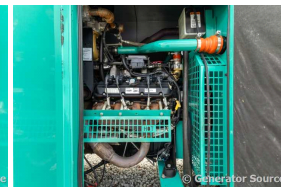

Price: Call us at 800-853-2073 for a quote

Generator Source thoroughly tests all of our products!

The pricing displayed on our website is subject to change based on deinstallation costs, installation requirements, rigging/disposal, and any other situational variables, but we do try to keep it as up to date as possible.

Copyright © Generator Source. All Rights Reserved. Caterpillar, Detroit, Cummins, Perkins, SDMO, and all other brand names are trademarks of their individual prospective companies.

sales@generatorsource.com - generatorsource.com
303-659-2073 - 1-800-853-2073

FORMERLY
Diesel
SERVICE & SUPPLY