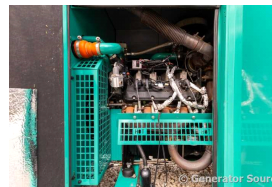

Price: Call us at 800-853-2073 for a quote

Generator Source thoroughly tests all of our products!

The pricing displayed on our website is subject to change based on deinstallation costs, installation requirements, rigging/disposal, and any other situational variables, but we do try to keep it as up to date as possible.

Copyright © Generator Source. All Rights Reserved. Caterpillar, Detroit, Cummins, Perkins, SDMO, and all other brand names are trademarks of their individual prospective companies.

sales@generatorsource.com - generatorsource.com
303-659-2073 - 1-800-853-2073

FORMERLY
Diesel
SERVICE & SUPPLY