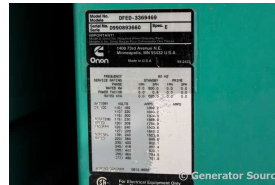

GENERATOR SOURCE

SALES · RENTALS · SERVICE

Cummins - 500 kW - READY TO SHIP

Generator Set Specs

Unit#: 090704
Capacity: 500 kW
Manufacturer: Cummins
Enclosure Type: Weatherproof Enclosure
Voltage: 277/480 V
Amps: 752 AMPS
Hertz: 60 Hz
Circuit Breaker Amps: 800
Phase: Three-Phase
Location: Brighton, CO
of Leads: 12
Model #: DFED-3369469
Serial #: D990893660
Generator Weight LBS: 15000
Generator Dimensions: 157 x 61 x 98

Engine Specs

Make: Cummins
Year: 1999
Hours: 272
Fuel: Diesel
Fuel Tank Type: Double Wall Base
Model #: KTA19-G4
Serial #: 37186902

Price: Call us at 800-853-2073 for a quote

Generator Source thoroughly tests all of our products!