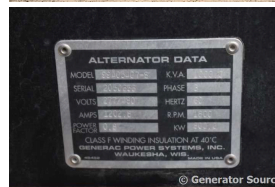

### Generator Set Specs

**Unit#:** 090708  
**Capacity:** 800 kW  
**Manufacturer:** Generac  
**Enclosure Type:** Weatherproof Enclosure  
**Voltage:** 277/480 V  
**Amps:** 1203 AMPS  
**Hertz:** 60 Hz  
**Circuit Breaker Amps:** 1600  
**Phase:** Three-Phase  
**Location:** Brighton, CO  
**# of Leads:** 12  
**Model #:** 99A05407-S  
**Serial #:** 2050656  
**Generator Weight LBS:** 15000  
**Generator Dimensions:** 171 x 79 x 90

### Engine Specs

**Make:** Mitsubishi  
**Year:** 1999  
**Hours:** 419  
**Fuel Tank Type:** Double Wall Base  
**Model #:** S12A2-PTA  
**Serial #:** 22005

**Price:** Call us at 800-853-2073 for a quote