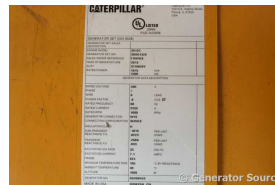

Generator Source thoroughly tests all of our products!

The pricing displayed on our website is subject to change based on deinstallation costs, installation requirements, rigging/disposal, and any other situational variables, but we do try to keep it as up to date as possible.

Copyright © Generator Source. All Rights Reserved. Caterpillar, Detroit, Cummins, Perkins, SDMO, and all other brand names are trademarks of their individual prospective companies.

sales@generatorsource.com - generatorsource.com
303-659-2073 - 1-800-853-2073

FORMERLY
Diesel
SERVICE & SUPPLY