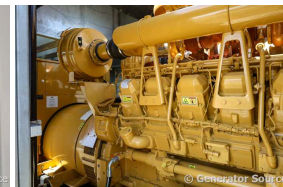

Generator Source thoroughly tests all of our products!

The pricing displayed on our website is subject to change based on deinstallation costs, installation requirements, rigging/disposal, and any other situational variables, but we do try to keep it as up to date as possible.

Copyright © Generator Source. All Rights Reserved. Caterpillar, Detroit, Cummins, Perkins, SDMO, and all other brand names are trademarks of their individual prospective companies.

sales@generatorsource.com - generatorsource.com
303-659-2073 - 1-800-853-2073

FORMERLY
Diesel
SERVICE & SUPPLY