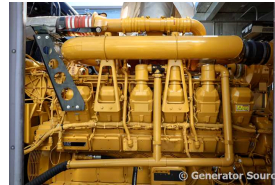

### Generator Set Specs

**Unit#:** 090720  
**Capacity:** 1500 kW  
**Manufacturer:** Caterpillar  
**Enclosure Type:** Sound Attenuated Enclosure  
**Voltage:** 277/480 V  
**Amps:** 2255 AMPS  
**Hertz:** 60 Hz  
**Circuit Breaker Amps:** 2000  
**Phase:** Three-Phase  
**Location:** Brighton, CO  
**# of Leads:** 6  
**Model #:** SR4B  
**Serial #:** G5X00332  
**Generator Weight LBS:** 65000  
**Generator Dimensions:** 366 x 140 x 146

### Engine Specs

**Make:** Caterpillar  
**Year:** 2011  
**Hours:** 138  
**Fuel:** Diesel  
**Fuel Tank Capacity (Gallons):** 2200  
**Fuel Tank Type:** Double Wall Base  
**Model #:** 3512  
**Serial #:** EBG00914