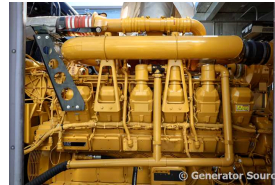

Price: Call us at 800-853-2073 for a quote

Generator Source thoroughly tests all of our products!

The pricing displayed on our website is subject to change based on deinstallation costs, installation requirements, rigging/disposal, and any other situational variables, but we do try to keep it as up to date as possible.

Copyright © Generator Source. All Rights Reserved. Caterpillar, Detroit, Cummins, Perkins, SDMO, and all other brand names are trademarks of their individual prospective companies.

sales@generatorsource.com - generatorsource.com
303-659-2073 - 1-800-853-2073

FORMERLY
Diesel
SERVICE & SUPPLY