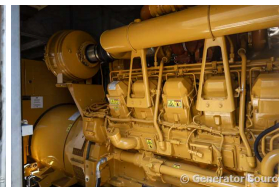

GENERATOR SOURCE

SALES · RENTALS · SERVICE

Caterpillar - 1500 kW - SOLD

Generator Set Specs

Unit#: 090721
Capacity: 1500 kW
Manufacturer: Caterpillar
Enclosure Type: Sound Attenuated Enclosure
Voltage: 277/480 V
Amps: 2255 AMPS
Hertz: 60 Hz
Circuit Breaker Amps: 2000
Phase: Three-Phase
Location: Brighton, CO
of Leads: 6
Model #: SR4B
Serial #: G5X00444
Generator Weight LBS: 65000
Generator Dimensions: 366 x 140 x 146

Engine Specs

Make: Caterpillar
Year: 2011
Hours: 152
Fuel: Diesel
Fuel Tank Capacity (Gallons): 2200
Fuel Tank Type: Double Wall Base
Model #: 3512
Serial #: EBG01278

Price: Call us at 800-853-2073 for a quote