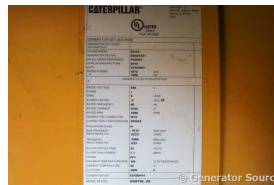

GENERATOR SOURCE

SALES · RENTALS · SERVICE

Caterpillar - 1500 kW - SOLD

Generator Set Specs

Unit#: 090721
Capacity: 1500 kW
Manufacturer: Caterpillar
Enclosure Type: Sound Attenuated Enclosure
Voltage: 277/480 V
Amps: 2255 AMPS
Hertz: 60 Hz
Circuit Breaker Amps: 2000
Phase: Three-Phase
Location: Brighton, CO
of Leads: 6
Model #: SR4B
Serial #: G5X00444
Generator Weight LBS: 65000
Generator Dimensions: 366 x 140 x 146

Engine Specs

Make: Caterpillar
Year: 2011
Hours: 152
Fuel: Diesel
Fuel Tank Capacity (Gallons): 2200
Fuel Tank Type: Double Wall Base
Model #: 3512
Serial #: EBG01278

Price: Call us at 800-853-2073 for a quote