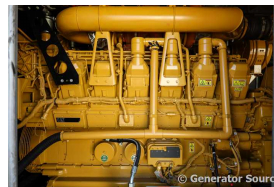

GENERATOR SOURCE

SALES · RENTALS · SERVICE

Caterpillar - 1500 kW - SOLD

Generator Set Specs

Unit#: 090721
Capacity: 1500 kW
Manufacturer: Caterpillar
Enclosure Type: Sound Attenuated Enclosure
Voltage: 277/480 V
Amps: 2255 AMPS
Hertz: 60 Hz
Circuit Breaker Amps: 2000
Phase: Three-Phase
Location: Brighton, CO
of Leads: 6
Model #: SR4B
Serial #: G5X00444
Generator Weight LBS: 65000
Generator Dimensions: 366 x 140 x 146

Engine Specs

Make: Caterpillar
Year: 2011
Hours: 152
Fuel: Diesel
Fuel Tank Capacity (Gallons): 2200
Fuel Tank Type: Double Wall Base
Model #: 3512
Serial #: EBG01278

Price: Call us at 800-853-2073 for a quote