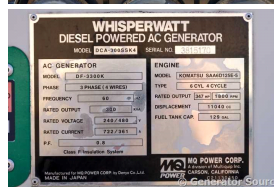

GENERATOR SOURCE

SALES · RENTALS · SERVICE

Multiquip - 240 kW - UNAVAILABLE

Generator Set Specs

Unit#: 090737
Capacity: 240 kW
Manufacturer: Multiquip
Enclosure Type: Sound Attenuated Enclosure Mounted on Trailer
Voltage: MULTI-TAP V
Amps: 361 AMPS
Hertz: 60 Hz
Circuit Breaker Amps: 800
Phase: Voltage Selector Switch
Location: Brighton, CO
of Leads: 10
Model #: DCA-300SSK4
Serial #: 3815170
Generator Weight LBS: 12500
Generator Dimensions: 273 x 87 x 102

Engine Specs

Make: Komatsu
Year: 2007
Hours: 160
Fuel Tank Capacity (Gallons): 129
Fuel Tank Type: Double Wall Base
Model #: SAA6D125E5
Serial #: 564893

Price: Call us at 800-853-2073 for a quote

Generator Source thoroughly tests all of our products!