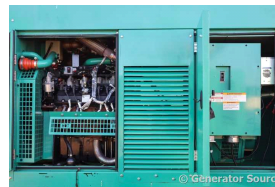

GENERATOR SOURCE

SALES · RENTALS · SERVICE

Cummins - 150 kW - UNAVAILABLE

Generator Set Specs

Unit#: 090739
Capacity: 150 kW
Manufacturer: Cummins
Enclosure Type: Sound Attenuated Enclosure
Voltage: 277/480 V
Amps: 226 AMPS
Hertz: 60 Hz
Circuit Breaker Amps: 225
Phase: Three-Phase
Location: Brighton, CO
of Leads: 12
Model #: GGLB-7221707
Serial #: G080197375
Generator Weight LBS: 3000
Generator Dimensions: 106 x 41 x 71

Engine Specs

Make: GM
Year: 2008
Hours: 308
Fuel Tank Type: Double Wall
Model #: 8.1L
Serial #: 8P1L18448

Price: Call us at 800-853-2073 for a quote

Generator Source thoroughly tests all of our products!