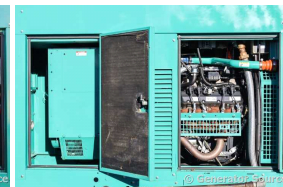

GENERATOR SOURCE

SALES · RENTALS · SERVICE

Cummins - 150 kW - UNAVAILABLE

Generator Set Specs

Unit#: 090739
Capacity: 150 kW
Manufacturer: Cummins
Enclosure Type: Sound Attenuated Enclosure
Voltage: 277/480 V
Amps: 226 AMPS
Hertz: 60 Hz
Circuit Breaker Amps: 225
Phase: Three-Phase
Location: Brighton, CO
of Leads: 12
Model #: GGLB-7221707
Serial #: G080197375
Generator Weight LBS: 3000
Generator Dimensions: 106 x 41 x 71

Engine Specs

Make: GM
Year: 2008
Hours: 308
Fuel Tank Type: Double Wall
Model #: 8.1L
Serial #: 8P1L18448

Price: Call us at 800-853-2073 for a quote

Generator Source thoroughly tests all of our products!