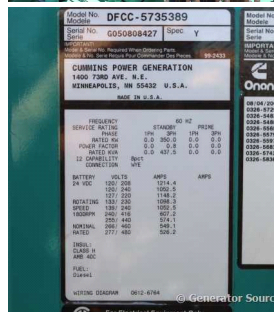

GENERATOR SOURCE

SALES · RENTALS · SERVICE

Cummins - 350 kW - UNAVAILABLE

Generator Set Specs

Unit#: 090740
Capacity: 350 kW
Manufacturer: Cummins
Enclosure Type: Open
Voltage: 277/480 V
Amps: 526 AMPS
Hertz: 60 Hz
Circuit Breaker Amps: 500
Phase: Three-Phase
Location: Brighton, CO
of Leads: 12
Model #: DFCC-5735389
Serial #: G050808427
Generator Weight LBS: 15200
Generator Dimensions: 141 x 80 x 81

Engine Specs

Make: Cummins
Year: 2005
Hours: 171
Fuel: Diesel
Fuel Tank Capacity (Gallons): 425
Fuel Tank Type: Double Wall Base
Model #: NTA-855-G3
Serial #: 30372537

Price: Call us at 800-853-2073 for a quote