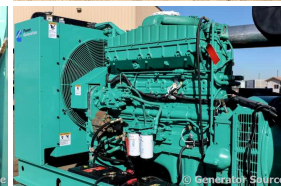

GENERATOR SOURCE

SALES · RENTALS · SERVICE

Cummins - 350 kW - UNAVAILABLE

Generator Set Specs

Unit#: 090740
Capacity: 350 kW
Manufacturer: Cummins
Enclosure Type: Open
Voltage: 277/480 V
Amps: 526 AMPS
Hertz: 60 Hz
Circuit Breaker Amps: 500
Phase: Three-Phase
Location: Brighton, CO
of Leads: 12
Model #: DFCC-5735389
Serial #: G050808427
Generator Weight LBS: 15200
Generator Dimensions: 141 x 80 x 81

Engine Specs

Make: Cummins
Year: 2005
Hours: 171
Fuel: Diesel
Fuel Tank Capacity (Gallons): 425
Fuel Tank Type: Double Wall Base
Model #: NTA-855-G3
Serial #: 30372537

Price: Call us at 800-853-2073 for a quote