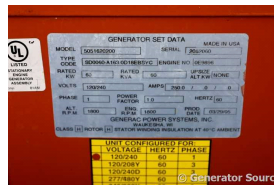

GENERATOR SOURCE

SALES · RENTALS · SERVICE

Generac - 60 kW - UNAVAILABLE

Generator Set Specs

Unit#: 090757
Capacity: 60 kW
Manufacturer: Generac
Enclosure Type: Sound Attenuated Enclosure
Voltage: 120/240 V
Amps: 250 AMPS
Circuit Breaker Amps: 200
Phase: Single-Phase
Location: Brighton, CO
of Leads: 4
Model #: SD0060
Serial #: 2082060
Generator Weight LBS: 5000
Generator Dimensions: 94 x 38 x 85

Engine Specs

Make: John Deere
Year: 2005
Hours: 177
Fuel Tank Capacity (Gallons): 210
Fuel Tank Type: Double Wall Base
Model #: 503OHF270B
Serial #: PE5030H037730

Price: Call us at 800-853-2073 for a quote