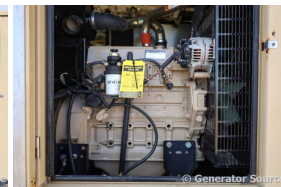

GENERATOR SOURCE

SALES · RENTALS · SERVICE

Generac - 60 kW - UNAVAILABLE

Generator Set Specs

Unit#: 090757
Capacity: 60 kW
Manufacturer: Generac
Enclosure Type: Sound Attenuated Enclosure
Voltage: 120/240 V
Amps: 250 AMPS
Circuit Breaker Amps: 200
Phase: Single-Phase
Location: Brighton, CO
of Leads: 4
Model #: SD0060
Serial #: 2082060
Generator Weight LBS: 5000
Generator Dimensions: 94 x 38 x 85

Engine Specs

Make: John Deere
Year: 2005
Hours: 177
Fuel Tank Capacity (Gallons): 210
Fuel Tank Type: Double Wall Base
Model #: 503OHF270B
Serial #: PE5030H037730

Price: Call us at 800-853-2073 for a quote