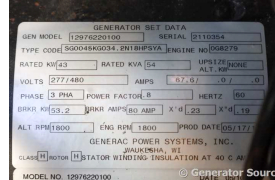

GENERATOR SOURCE

SALES · RENTALS · SERVICE

Generac - 43 kW

Generator Set Specs

Unit#: 090758
Capacity: 43 kW
Manufacturer: Generac
Enclosure Type: Sound Attenuated Enclosure
Voltage: 277/480 V
Amps: 67.6 AMPS
Hertz: 60 Hz
Circuit Breaker Amps: 80
Phase: Three-Phase
Location: Brighton, CO
of Leads: 12
Model #: 12976220100
Generator Weight LBS: 3000
Generator Dimensions: 113 x 39 x 50

Engine Specs

Make: Ford
Year: 2011
Hours: 158
Fuel: Natural Gas
Fuel Tank Type: Double Wall
Model #: 4.2L
Serial #:

Price: Call us at 800-853-2073 for a quote

Generator Source thoroughly tests all of our products!