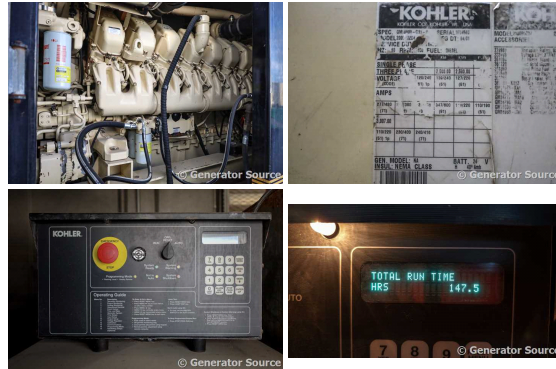

GENERATOR SOURCE

SALES · RENTALS · SERVICE

Kohler - 2000 kW - UNAVAILABLE

Generator Set Specs

Unit#: 090763
Capacity: 2000 kW
Manufacturer: Kohler
Enclosure Type: Sound Attenuated Enclosure Mounted on Trailer
Voltage: 277/480 V
Amps: 3007 AMPS
Hertz: 60 Hz
Circuit Breaker Amps: 3000
Phase: Three-Phase
Location: Brighton, CO

# of Leads: 6
Model #: 2000ROZD4
Generator Weight LBS: 63000
Generator Dimensions: 480 x 96 x 165

Engine Specs

Make: Detroit
Year: 2001
Hours: 144
Fuel: Diesel
Fuel Tank Capacity (Gallons): 1000
Fuel Tank Type: Double Wall Base
Model #: T1637K3G
Serial #:

Price: Call us at 800-853-2073 for a quote

Generator Source thoroughly tests all of our products!

The pricing displayed on our website is subject to change based on deinstallation costs, installation requirements, rigging/disposal, and any other situational variables, but we do try to keep it as up to date as possible.

Copyright © Generator Source. All Rights Reserved. Caterpillar, Detroit, Cummins, Perkins, SDMO, and all other brand names are trademarks of their individual prospective companies.

sales@generatorsource.com - generatorsource.com
303-659-2073 - 1-800-853-2073