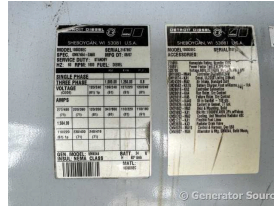

GENERATOR SOURCE

SALES · RENTALS · SERVICE

MTU - 1000 kW - READY TO SHIP

Generator Set Specs

Unit#: 090766
Capacity: 1000 kW
Manufacturer: MTU
Enclosure Type: Sound Attenuated Enclosure
Voltage: 277/480 V
Amps: 1504 AMPS
Hertz: 60 Hz
Circuit Breaker Amps: 800
Phase: Three-Phase
Location: Jacksonville, FL
# of Leads: 4
Model #: 1000DSEC
Serial #: 21678678
Generator Weight LBS: 35000
Generator Dimensions: 328"l x 100"w x 185"h

Engine Specs

Make: MTU
Year: 2007
Hours: 351
Fuel: Diesel
Fuel Tank Capacity (Gallons): 2000
Fuel Tank Type: Double Wall Base
Model #: 5362004211
Serial #: 5362004211

Price: Call us at 800-853-2073 for a quote

Generator Source thoroughly tests all of our products!

The pricing displayed on our website is subject to change based on deinstallation costs, installation requirements, rigging/disposal, and any other situational variables, but we do try to keep it as up to date as possible.

Copyright © Generator Source. All Rights Reserved. Caterpillar, Detroit, Cummins, Perkins, SDMO, and all other brand names are trademarks of their individual prospective companies.

sales@generatorsource.com - generatorsource.com
303-659-2073 - 1-800-853-2073