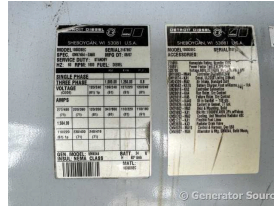

GENERATOR SOURCE

SALES · RENTALS · SERVICE

MTU - 1000 kW - READY TO SHIP

Generator Set Specs

Unit#: 090766
Capacity: 1000 kW
Manufacturer: MTU
Enclosure Type: Sound Attenuated Enclosure
Voltage: 277/480 V
Amps: 1504 AMPS
Hertz: 60 Hz
Circuit Breaker Amps: 800
Phase: Three-Phase
Location: Jacksonville, FL
of Leads: 4
Model #: 1000DSEC
Serial #: 21678678
Generator Weight LBS: 35000
Generator Dimensions: 328"l x 100"w x 185"h

Engine Specs

Make: MTU
Year: 2007
Hours: 351
Fuel: Diesel
Fuel Tank Capacity (Gallons): 2000
Fuel Tank Type: Double Wall Base
Model #: 5362004211
Serial #: 5362004211

Price: Call us at 800-853-2073 for a quote