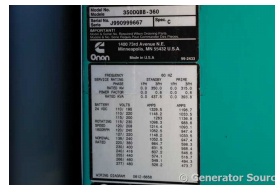

## Cummins - 350 kW - UNAVAILABLE

### Generator Set Specs

**Unit#:** 090774  
**Capacity:** 350 kW  
**Manufacturer:** Cummins  
**Enclosure Type:** Sound Attenuated Enclosure Mounted on Trailer  
**Voltage:** 277/480 V  
**Amps:** 526 AMPS  
**Hertz:** 60 Hz  
**Circuit Breaker Amps:** 1200  
**Phase:** Three-Phase  
**Location:** Brighton, CO  
**# of Leads:** 12  
**Model #:** 350DQBB-360  
**Serial #:** J990999667  
**Generator Weight LBS:** 11000  
**Generator Dimensions:** 263 x 94 x 115

### Engine Specs

**Make:** Cummins  
**Year:** 1999  
**Hours:** 689  
**Fuel Tank Capacity (Gallons):** 462  
**Fuel Tank Type:** Double Wall Base  
**Model #:** N14-G2  
**Serial #:** 11973357

**Price:** Call us at 800-853-2073 for a quote