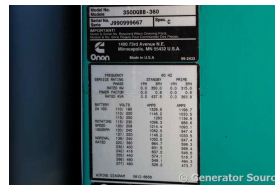

GENERATOR SOURCE

SALES · RENTALS · SERVICE

Cummins - 350 kW - UNAVAILABLE

Generator Set Specs

Unit#: 090774
Capacity: 350 kW
Manufacturer: Cummins
Enclosure Type: Sound Attenuated Enclosure Mounted on Trailer
Voltage: 277/480 V
Amps: 526 AMPS
Hertz: 60 Hz
Circuit Breaker Amps: 1200
Phase: Three-Phase
Location: Brighton, CO
of Leads: 12
Model #: 350DQBB-360
Serial #: J990999667
Generator Weight LBS: 11000
Generator Dimensions: 263 x 94 x 115

Engine Specs

Make: Cummins
Year: 1999
Hours: 689
Fuel Tank Capacity (Gallons): 462
Fuel Tank Type: Double Wall Base
Model #: N14-G2
Serial #: 11973357

Price: Call us at 800-853-2073 for a quote

Generator Source thoroughly tests all of our products!