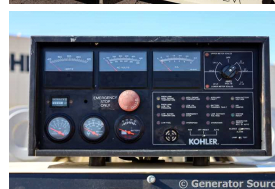

## Kohler - 1200 kW - READY TO SHIP

### Generator Set Specs

**Unit#:** 090780  
**Capacity:** 1200 kW  
**Manufacturer:** Kohler  
**Enclosure Type:** Open  
**Voltage:** 277/480 V  
**Amps:** 1804 AMPS  
**Hertz:** 60 Hz  
**Circuit Breaker Amps:** 2000  
**Phase:** Three-Phase  
**Location:** Brighton, CO  
**# of Leads:** 6  
**Model #:** 1200REOZD  
**Serial #:** 606817  
**Generator Weight LBS:** 22500  
**Generator Dimensions:** 215 x 87 x 101

### Engine Specs

**Make:** Detroit  
**Year:** 1997  
**Hours:** 784  
**Fuel:** Diesel  
**Fuel Tank Type:** Double Wall Base  
**Model #:** 91237416  
**Serial #:** 12E0011053

**Price:** Call us at 800-853-2073 for a quote