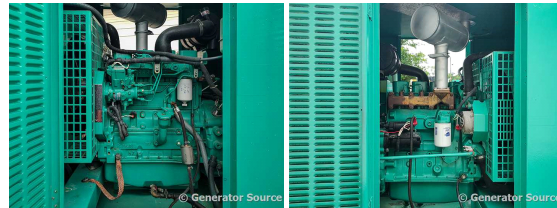

GENERATOR SOURCE

SALES · RENTALS · SERVICE

Cummins - 35 kW - JUST ARRIVED - SOLD

Generator Set Specs

Unit#: 090764

Capacity: 35 kW

Manufacturer: Cummins

Enclosure Type: Weatherproof Enclosure

Voltage: 120/208 V

Amps: 121 AMPS

Hertz: 60 Hz

Circuit Breaker Amps: 150

Phase: Three-Phase

Location: Pensacola, FL

of Leads: 12

Model #: DGBB-5694570

Serial #: K040710163

Generator Weight LBS: 2500

Generator Dimensions: 101 x 40 x 100

Engine Specs

Make: Cummins

Year: 2004

Hours: 380

Fuel: Diesel

Fuel Tank Capacity (Gallons): 230

Fuel Tank Type: Double Wall Base

Model #: 4B3.9-G2

Serial #: 46438433

Price: Call us at 800-853-2073 for a quote

Generator Source thoroughly tests all of our products!

The pricing displayed on our website is subject to change based on deinstallation costs, installation requirements, rigging/disposal, and any other situational variables, but we do try to keep it as up to date as possible.