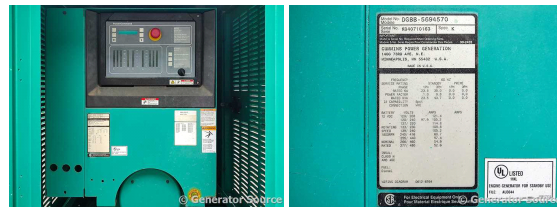

GENERATOR SOURCE

SALES · RENTALS · SERVICE

Cummins - 35 kW - JUST ARRIVED - SOLD

Generator Set Specs

Unit#: 090764

Capacity: 35 kW

Manufacturer: Cummins

Enclosure Type: Weatherproof Enclosure

Voltage: 120/208 V

Amps: 121 AMPS

Hertz: 60 Hz

Circuit Breaker Amps: 150

Phase: Three-Phase

Location: Pensacola, FL

of Leads: 12

Model #: DGBB-5694570

Serial #: K040710163

Generator Weight LBS: 2500

Generator Dimensions: 101 x 40 x 100

Engine Specs

Make: Cummins

Year: 2004

Hours: 380

Fuel: Diesel

Fuel Tank Capacity (Gallons): 230

Fuel Tank Type: Double Wall Base

Model #: 4B3.9-G2

Serial #: 46438433

Price: Call us at 800-853-2073 for a quote

Generator Source thoroughly tests all of our products!

The pricing displayed on our website is subject to change based on deinstallation costs, installation requirements, rigging/disposal, and any other situational variables, but we do try to keep it as up to date as possible.