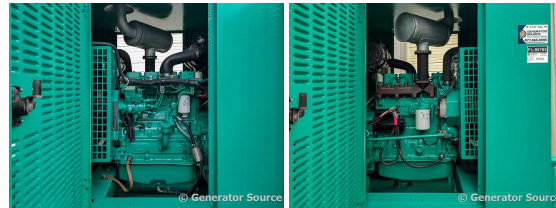

GENERATOR SOURCE

SALES · RENTALS · SERVICE

Cummins - 35 kW - JUST ARRIVED - SOLD

Generator Set Specs

Unit#: 090765

Capacity: 35 kW

Manufacturer: Cummins

Enclosure Type: Weatherproof Enclosure

Voltage: 120/208 V

Amps: 121 AMPS

Hertz: 60 Hz

Circuit Breaker Amps: 150

Phase: Three-Phase

Location: Pensacola, FL

of Leads: 12

Model #: DGBB-5694570

Serial #: K040710167

Generator Weight LBS: 2500

Generator Dimensions: 101 x 40 x 100

Engine Specs

Make: Cummins

Year: 2004

Hours: 67.9

Fuel: Diesel

Fuel Tank Capacity (Gallons): 230

Fuel Tank Type: Double Wall Base

Model #: 4B3.9-G2

Serial #:

Price: Call us at 800-853-2073 for a quote

Generator Source thoroughly tests all of our products!

The pricing displayed on our website is subject to change based on deinstallation costs, installation requirements, rigging/disposal, and any other situational variables, but we do try to keep it as up to date as possible.