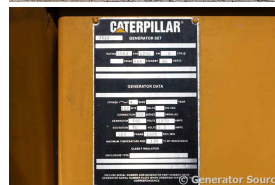

Serial #: 6PA01603

Generator Weight LBS: 30000

Generator Dimensions: 270 x 106 x 118

Engine Specs

Make: Caterpillar

Year: 1991

Hours: 539

Fuel: Diesel

Fuel Tank Type: Double Wall Base

Model #: 3512

Serial #: 24Z04073

Price: Call us at 800-853-2073 for a quote

Generator Source thoroughly tests all of our products!

The pricing displayed on our website is subject to change based on deinstallation costs, installation requirements, rigging/disposal, and any other situational variables, but we do try to keep it as up to date as possible.