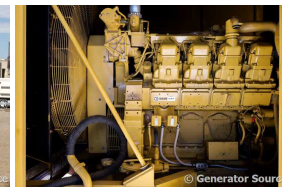

Generator Source thoroughly tests all of our products!

The pricing displayed on our website is subject to change based on deinstallation costs, installation requirements, rigging/disposal, and any other situational variables, but we do try to keep it as up to date as possible.

Copyright © Generator Source. All Rights Reserved. Caterpillar, Detroit, Cummins, Perkins, SDMO, and all other brand names are trademarks of their individual prospective companies.

sales@generatorsource.com - generatorsource.com
303-659-2073 - 1-800-853-2073

FORMERLY
Diesel
SERVICE & SUPPLY