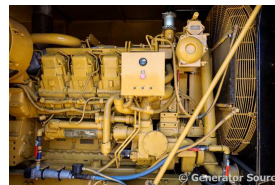

Generator Source thoroughly tests all of our products!

The pricing displayed on our website is subject to change based on deinstallation costs, installation requirements, rigging/disposal, and any other situational variables, but we do try to keep it as up to date as possible.

Copyright © Generator Source. All Rights Reserved. Caterpillar, Detroit, Cummins, Perkins, SDMO, and all other brand names are trademarks of their individual prospective companies.

sales@generatorsource.com - generatorsource.com
303-659-2073 - 1-800-853-2073

FORMERLY
Diesel
SERVICE & SUPPLY