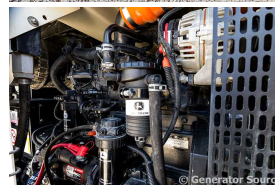

Price: Call us at 800-853-2073 for a quote

Generator Source thoroughly tests all of our products!

The pricing displayed on our website is subject to change based on deinstallation costs, installation requirements, rigging/disposal, and any other situational variables, but we do try to keep it as up to date as possible.

Copyright © Generator Source. All Rights Reserved. Caterpillar, Detroit, Cummins, Perkins, SDMO, and all other brand names are trademarks of their individual prospective companies.

sales@generatorsource.com - generatorsource.com
303-659-2073 - 1-800-853-2073

FORMERLY
Diesel
SERVICE & SUPPLY