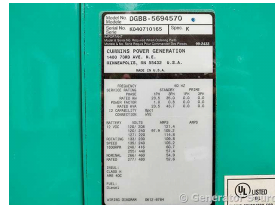

GENERATOR SOURCE

SALES · RENTALS · SERVICE

Cummins - 35 kW - JUST ARRIVED - SOLD

Generator Set Specs

Unit#: 090858
Capacity: 35 kW
Manufacturer: Cummins
Enclosure Type: Open
Voltage: 120/208 V
Amps: 121 AMPS
Hertz: 60 Hz
Circuit Breaker Amps: 150
Phase: Three-Phase
Location: Pensacola, FL
of Leads: 12
Model #: DGBB-5694570
Serial #: K040710165
Generator Weight LBS: 2500
Generator Dimensions: 101 x 40 x 77

Engine Specs

Make: Cummins
Year: 2004
Hours: 43
Fuel: Diesel
Fuel Tank Capacity (Gallons): 230
Fuel Tank Type: Double Wall Base
Model #: 4B3.9-G2
Serial #: 46439382

Price: Call us at 800-853-2073 for a quote