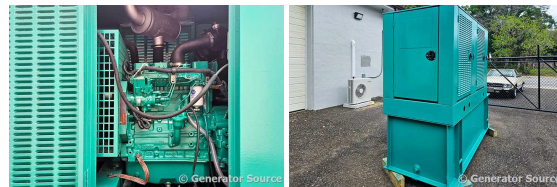

GENERATOR SOURCE

SALES · RENTALS · SERVICE

Cummins - 35 kW - JUST ARRIVED - SOLD

Generator Set Specs

Unit#: 090865
Capacity: 35 kW
Manufacturer: Cummins
Enclosure Type: Weatherproof Enclosure
Voltage: 120/208 V
Amps: 121 AMPS
Hertz: 60 Hz
Circuit Breaker Amps: 150
Phase: Three-Phase
Location: Pensacola, FL
of Leads: 12
Model #: DGBB-5694570
Serial #: K040710166
Generator Weight LBS: 2500
Generator Dimensions: 101 x 40 x 101

Engine Specs

Make: Cummins
Year: 2004
Hours: 248
Fuel: Diesel
Fuel Tank Capacity (Gallons): 230
Fuel Tank Type: Double Wall Base
Model #: 4B3.9-G2
Serial #: 46439392

Price: Call us at 800-853-2073 for a quote