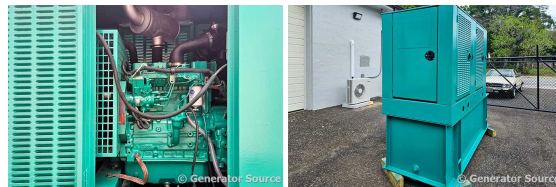

GENERATOR SOURCE

SALES · RENTALS · SERVICE

Cummins - 35 kW - JUST ARRIVED - SOLD

Generator Set Specs

Unit#: 090865

Capacity: 35 kW

Manufacturer: Cummins

Enclosure Type: Weatherproof Enclosure

Voltage: 120/208 V

Amps: 121 AMPS

Hertz: 60 Hz

Circuit Breaker Amps: 150

Phase: Three-Phase

Location: Pensacola, FL

of Leads: 12

Model #: DGBB-5694570

Serial #: K040710166

Generator Weight LBS: 2500

Generator Dimensions: 101 x 40 x 101

Engine Specs

Make: Cummins

Year: 2004

Hours: 248

Fuel: Diesel

Fuel Tank Capacity (Gallons): 230

Fuel Tank Type: Double Wall Base

Model #: 4B3.9-G2

Serial #: 46439392

Price: Call us at 800-853-2073 for a quote

Generator Source thoroughly tests all of our products!

The pricing displayed on our website is subject to change based on deinstallation costs, installation requirements, rigging/disposal, and any other situational variables, but we do try to keep it as up to date as possible.