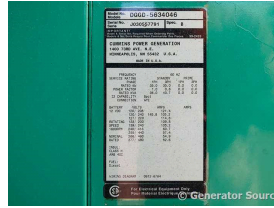

GENERATOR SOURCE

SALES · RENTALS · SERVICE

Cummins - 35 kW - JUST ARRIVED - SALE PENDING

Generator Set Specs

Unit#: 090867
Capacity: 35 kW
Manufacturer: Cummins
Enclosure Type: Sound Attenuated Enclosure
Voltage: 120/208 V
Amps: 121 AMPS
Hertz: 60 Hz
Circuit Breaker Amps: 150
Phase: Three-Phase
Location: Pensacola, FL
of Leads: 12
Model #: DGGD-5634046
Serial #: J030557791
Generator Weight LBS: 2500
Generator Dimensions: 86 x 40 x 86

Engine Specs

Make: Cummins
Year: 2003
Hours: 741
Fuel: Diesel
Fuel Tank Capacity (Gallons): 70
Fuel Tank Type: Double Wall Base
Model #: B3.3-G1
Serial #: 68015762

Price: Call us at 800-853-2073 for a quote