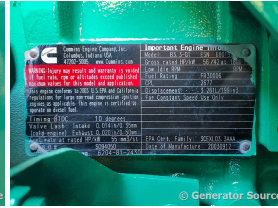

GENERATOR SOURCE

SALES · RENTALS · SERVICE

Cummins - 35 kW - JUST ARRIVED - SALE PENDING

Generator Set Specs

Unit#: 090867
Capacity: 35 kW
Manufacturer: Cummins
Enclosure Type: Sound Attenuated Enclosure
Voltage: 120/208 V
Amps: 121 AMPS
Hertz: 60 Hz
Circuit Breaker Amps: 150
Phase: Three-Phase
Location: Pensacola, FL
of Leads: 12
Model #: DGGD-5634046
Serial #: J030557791
Generator Weight LBS: 2500
Generator Dimensions: 86 x 40 x 86

Engine Specs

Make: Cummins
Year: 2003
Hours: 741
Fuel: Diesel
Fuel Tank Capacity (Gallons): 70
Fuel Tank Type: Double Wall Base
Model #: B3.3-G1
Serial #: 68015762

Price: Call us at 800-853-2073 for a quote