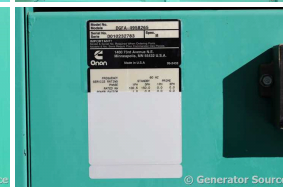

GENERATOR SOURCE

SALES · RENTALS · SERVICE

Cummins - 150 kW - UNAVAILABLE

Generator Set Specs

Unit#: 090869
Capacity: 150 kW
Manufacturer: Cummins
Enclosure Type: Weatherproof Enclosure
Voltage: 277/480 V
Amps: 226 AMPS
Hertz: 60 Hz
Circuit Breaker Amps: 400
Phase: Three-Phase
Location: Brighton, CO
of Leads: 12
Model #: DGFA-4958265
Generator Weight LBS: 5000
Generator Dimensions: 113 x 42 x 97

Engine Specs

Make: Cummins
Year: 2001
Hours: 101
Fuel Tank Capacity (Gallons): 350
Fuel Tank Type: Double Wall Base
Model #: 6CTA8.3-G2
Serial #:

Price: Call us at 800-853-2073 for a quote

Generator Source thoroughly tests all of our products!