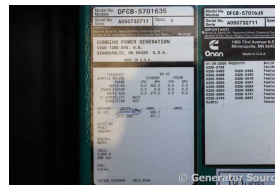

GENERATOR SOURCE

SALES · RENTALS · SERVICE

Cummins - 300 kW - UNAVAILABLE

Generator Set Specs

Unit#: 090870
Capacity: 300 kW
Manufacturer: Cummins
Enclosure Type: Sound Attenuated Enclosure
Voltage: 277/480 V
Amps: 902.1 AMPS
Hertz: 60 Hz
Circuit Breaker Amps: 1000
Phase: Three-Phase
Location: Brighton, CO
of Leads: 12
Model #: DFCB-5701635
Serial #: A050732711
Generator Weight LBS: 14500
Generator Dimensions: 210 x 87 x 116

Engine Specs

Make: Cummins
Year: 2004
Hours: 2668
Fuel: Diesel
Fuel Tank Capacity (Gallons): 427
Fuel Tank Type: Double Wall Base
Model #: NTA 855 G2
Serial #: 30371918

Price: Call us at 800-853-2073 for a quote