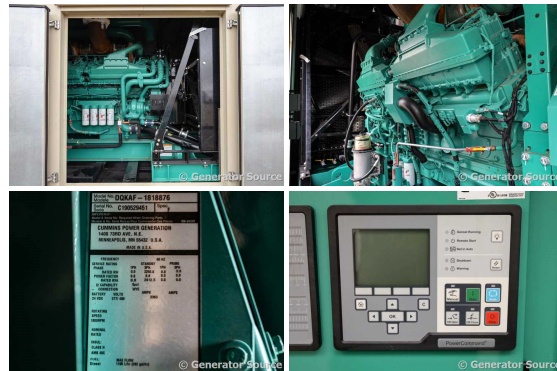

GENERATOR SOURCE

SALES · RENTALS · SERVICE

Cummins - 2250 kW - READY TO SHIP

Generator Set Specs

Unit#: 090891

Capacity: 2250 kW

Manufacturer: Cummins

Enclosure Type: Sound Attenuated Enclosure

Voltage: 277/480 V

Amps: 3383 AMPS

Hertz: 60 Hz

Circuit Breaker Amps: 3000

Phase: Three-Phase

Location: Brighton, CO

of Leads: 6

Model #: DQKAF-1818876

Serial #: C190529451

Generator Weight LBS: 85000

Generator Dimensions: 508 x 126 x 156

Engine Specs

Make: Cummins

Year: 2019

Hours: 58

Fuel: Diesel

Fuel Tank Capacity (Gallons): 5250

Fuel Tank Type:

Double Wall Base

Model #: QSK60-G14

Serial #: 33217792

Price: Call us at 800-853-2073 for a quote

Generator Source thoroughly tests all of our products!

The pricing displayed on our website is subject to change based on deinstallation costs, installation requirements, rigging/disposal, and any other situational variables, but we do try to keep it as up to date as possible.