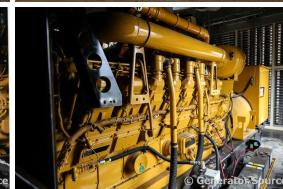

Generator Source thoroughly tests all of our products!

The pricing displayed on our website is subject to change based on deinstallation costs, installation requirements, rigging/disposal, and any other situational variables, but we do try to keep it as up to date as possible.

Copyright © Generator Source. All Rights Reserved. Caterpillar, Detroit, Cummins, Perkins, SDMO, and all other brand names are trademarks of their individual prospective companies.

sales@generatorsource.com - generatorsource.com
303-659-2073 - 1-800-853-2073

FORMERLY
Diesel
SERVICE & SUPPLY