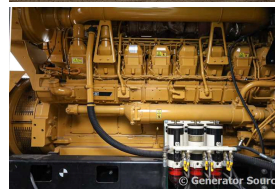

Generator Source thoroughly tests all of our products!

The pricing displayed on our website is subject to change based on deinstallation costs, installation requirements, rigging/disposal, and any other situational variables, but we do try to keep it as up to date as possible.

Copyright © Generator Source. All Rights Reserved. Caterpillar, Detroit, Cummins, Perkins, SDMO, and all other brand names are trademarks of their individual prospective companies.

sales@generatorsource.com - generatorsource.com
303-659-2073 - 1-800-853-2073

FORMERLY
Diesel
SERVICE & SUPPLY