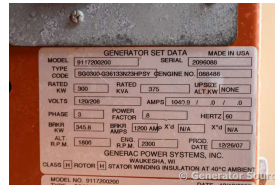

## Generac - 300 kW - UNAVAILABLE

### Generator Set Specs

**Unit#:** 090897  
**Capacity:** 300 kW  
**Manufacturer:** Generac  
**Enclosure Type:** Sound Attenuated Enclosure  
**Voltage:** 120/208 V  
**Amps:** 1040 AMPS  
**Hertz:** 60 Hz  
**Circuit Breaker Amps:** 1200  
**Phase:** Three-Phase  
**Location:** Brighton, CO  
**# of Leads:** 12  
**Model #:** 9117200200  
**Serial #:** 2096088  
**Generator Weight LBS:** 9000  
**Generator Dimensions:** 203 x 57 x 78

### Engine Specs

**Make:** Hino  
**Year:** 2007  
**Hours:** 229  
**Fuel:** Natural Gas  
**Fuel Tank Type:** Double Wall  
**Model #:** EK130  
**Serial #:** A13958

**Price:** Call us at 800-853-2073 for a quote