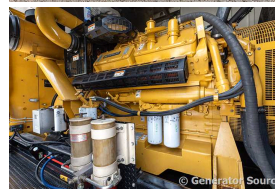

GENERATOR SOURCE

SALES · RENTALS · SERVICE

Caterpillar - 600 kW - ON RENT

Generator Set Specs

Unit#: 090971

Capacity: 600 kW

Manufacturer: Caterpillar

Enclosure Type: Enclosure

Mounted on Trailer

Voltage: 277/480 V

Amps: 903 AMPS

Hertz: 60 Hz

Circuit Breaker Amps: 1200

Phase: Three-Phase

Location: Jacksonville, FL

of Leads: 12

Model #: 3412C

Serial #: 3FZ03239

Generator Weight LBS: 20000

Generator Dimensions: 500"l x

102"w x 150"h

Engine Specs

Make: CAT

Year: 2001

Hours: 523

Fuel: Diesel

Fuel Tank Capacity

(Gallons): 1000

Fuel Tank Type:

Double Wall Base

Model #: 3412

Serial #: 3FZ03239