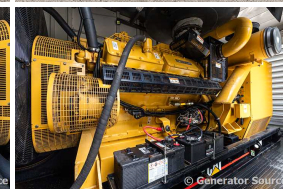

GENERATOR SOURCE

SALES · RENTALS · SERVICE

Caterpillar - 600 kW - ON RENT

Generator Set Specs

Unit#: 090971

Capacity: 600 kW

Manufacturer: Caterpillar

Enclosure Type: Enclosure

Mounted on Trailer

Voltage: 277/480 V

Amps: 903 AMPS

Hertz: 60 Hz

Circuit Breaker Amps: 1200

Phase: Three-Phase

Location: Jacksonville, FL

of Leads: 12

Model #: 3412C

Serial #: 3FZ03239

Generator Weight LBS: 20000

Generator Dimensions: 500"l x

102"w x 150"h

Engine Specs

Make: CAT

Year: 2001

Hours: 523

Fuel: Diesel

Fuel Tank Capacity

(Gallons): 1000

Fuel Tank Type:

Double Wall Base

Model #: 3412

Serial #: 3FZ03239