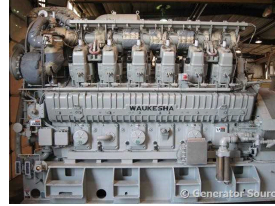

GENERATOR SOURCE

SALES · RENTALS · SERVICE

Waukesha - 4200 kW - SURPLUS

Generator Set Specs

Unit#: 090975
Capacity: 4200 kW
Manufacturer: Waukesha
Enclosure Type: Open
Voltage: 12470 V
Amps: 1215 AMPS
Hertz: 60 Hz
Phase: Three-Phase
Location: Brighton, CO
of Leads: 6
Model #: AA27493000
Serial #: 16421-01
Generator Weight LBS:
115000

Engine Specs

Make: Waukesha
Year: 2004
Hours: 0
Fuel: Natural Gas
Fuel Tank Type:
Double Wall
Model #: 12V-
AT27GL
Serial #:
C945541/C945542

Price: Call us at 800-853-2073 for a quote

Generator Source thoroughly tests all of our products!