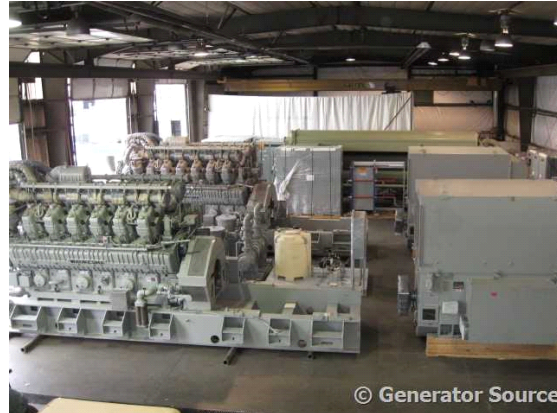

GENERATOR SOURCE

SALES · RENTALS · SERVICE

Waukesha - 4200 kW - SURPLUS

Generator Set Specs

Unit#: 090975
Capacity: 4200 kW
Manufacturer: Waukesha
Enclosure Type: Open
Voltage: 12470 V
Amps: 1215 AMPS
Hertz: 60 Hz
Phase: Three-Phase
Location: Brighton, CO
of Leads: 6
Model #: AA27493000
Serial #: 16421-01
Generator Weight LBS:
115000

Engine Specs

Make: Waukesha
Year: 2004
Hours: 0
Fuel: Natural Gas
Fuel Tank Type:
Double Wall
Model #: 12V-
AT27GL
Serial #:
C945541/C945542

Price: Call us at 800-853-2073 for a quote

Generator Source thoroughly tests all of our products!