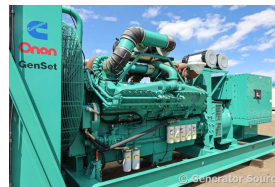

GENERATOR SOURCE

SALES · RENTALS · SERVICE

Cummins - 1500 kW - UNAVAILABLE

Generator Set Specs

Unit#: 089158
Capacity: 1500 kW
Manufacturer: Cummins
Enclosure Type: Weatherproof Enclosure
Voltage: 277/480 V
Amps: 2255 AMPS
Hertz: 60 Hz
Circuit Breaker Amps: 2000
Phase: Three-Phase
Location: Brighton, CO
of Leads: 6
Model #: 1500DFMB
Serial #: F980751662
Generator Weight LBS: 35100
Generator Dimensions: 355 x 110 x 150

Engine Specs

Make: Cummins
Year: 1998
Hours: 635
Fuel: Diesel
Fuel Tank Type: Double Wall Base
Model #: KTTA50-G2
Serial #: 75998289

Price: Call us at 800-853-2073 for a quote

Generator Source thoroughly tests all of our products!