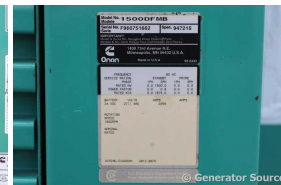

GENERATOR SOURCE

SALES · RENTALS · SERVICE

Cummins - 1500 kW - UNAVAILABLE

Generator Set Specs

Unit#: 089158
Capacity: 1500 kW
Manufacturer: Cummins
Enclosure Type: Weatherproof Enclosure
Voltage: 277/480 V
Amps: 2255 AMPS
Hertz: 60 Hz
Circuit Breaker Amps: 2000
Phase: Three-Phase
Location: Brighton, CO
of Leads: 6
Model #: 1500DFMB
Serial #: F980751662
Generator Weight LBS: 35100
Generator Dimensions: 355 x 110 x 150

Engine Specs

Make: Cummins
Year: 1998
Hours: 635
Fuel: Diesel
Fuel Tank Type: Double Wall Base
Model #: KTTA50-G2
Serial #: 75998289

Price: Call us at 800-853-2073 for a quote

Generator Source thoroughly tests all of our products!