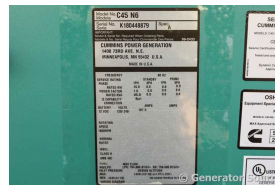

GENERATOR SOURCE

SALES · RENTALS · SERVICE

Cummins - 45 kW - SOLD

Generator Set Specs

Unit#: 090990
Capacity: 45 kW
Manufacturer: Cummins
Enclosure Type: Sound Attenuated Enclosure
Voltage: 120/240 V
Amps: 188 AMPS
Hertz: 60 Hz
Circuit Breaker Amps: 200
Phase: Single-Phase
Location: Brighton, CO
of Leads: 4
Model #: C45 N6
Serial #: K180448879
Generator Weight LBS: 3000
Generator Dimensions: 119 x 41 x 59

Engine Specs

Make: TATA
Cummins
Year: 2018
Hours: 73
Fuel Tank Type: Double Wall
Model #: 5364165
Serial #: LB003098

Price: Call us at 800-853-2073 for a quote

Generator Source thoroughly tests all of our products!