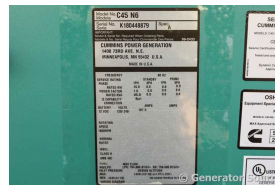

## Cummins - 45 kW - SOLD

### Generator Set Specs

**Unit#:** 090990  
**Capacity:** 45 kW  
**Manufacturer:** Cummins  
**Enclosure Type:** Sound Attenuated Enclosure  
**Voltage:** 120/240 V  
**Amps:** 188 AMPS  
**Hertz:** 60 Hz  
**Circuit Breaker Amps:** 200  
**Phase:** Single-Phase  
**Location:** Brighton, CO  
**# of Leads:** 4  
**Model #:** C45 N6  
**Serial #:** K180448879  
**Generator Weight LBS:** 3000  
**Generator Dimensions:** 119 x 41 x 59

### Engine Specs

**Make:** TATA  
**Cummins**  
**Year:** 2018  
**Hours:** 73  
**Fuel Tank Type:** Double Wall  
**Model #:** 5364165  
**Serial #:** LB003098

**Price:** Call us at 800-853-2073 for a quote