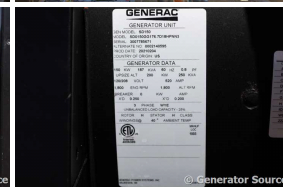

GENERATOR SOURCE

SALES · RENTALS · SERVICE

Generac - 150 kW - UNAVAILABLE

Generator Set Specs

Unit#: 090995
Capacity: 150 kW
Manufacturer: Generac
Enclosure Type: Open
Voltage: 120/208 V
Amps: 520 AMPS
Hertz: 60 Hz
Circuit Breaker Amps: 600
Phase: Three-Phase
Location: Brighton, CO
of Leads: 12
Model #: SD150
Serial #: 3007785671
Generator Weight LBS: 4800
Generator Dimensions: 118 x 50 x 59

Engine Specs

Make: FPT
Year: 2020
Hours: 1
Fuel: Diesel
Fuel Tank Capacity (Gallons): 100
Fuel Tank Type: Double Wall Base
Model #: F4HE9685A*J102
Serial #: 01800710

Price: Call us at 800-853-2073 for a quote