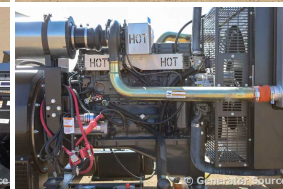

GENERATOR SOURCE

SALES · RENTALS · SERVICE

Generac - 150 kW - UNAVAILABLE

Generator Set Specs

Unit#: 090995
Capacity: 150 kW
Manufacturer: Generac
Enclosure Type: Open
Voltage: 120/208 V
Amps: 520 AMPS
Hertz: 60 Hz
Circuit Breaker Amps: 600
Phase: Three-Phase
Location: Brighton, CO
of Leads: 12
Model #: SD150
Serial #: 3007785671
Generator Weight LBS: 4800
Generator Dimensions: 118 x 50 x 59

Engine Specs

Make: FPT
Year: 2020
Hours: 1
Fuel: Diesel
Fuel Tank Capacity (Gallons): 100
Fuel Tank Type: Double Wall Base
Model #: F4HE9685A*J102
Serial #: 01800710

Price: Call us at 800-853-2073 for a quote